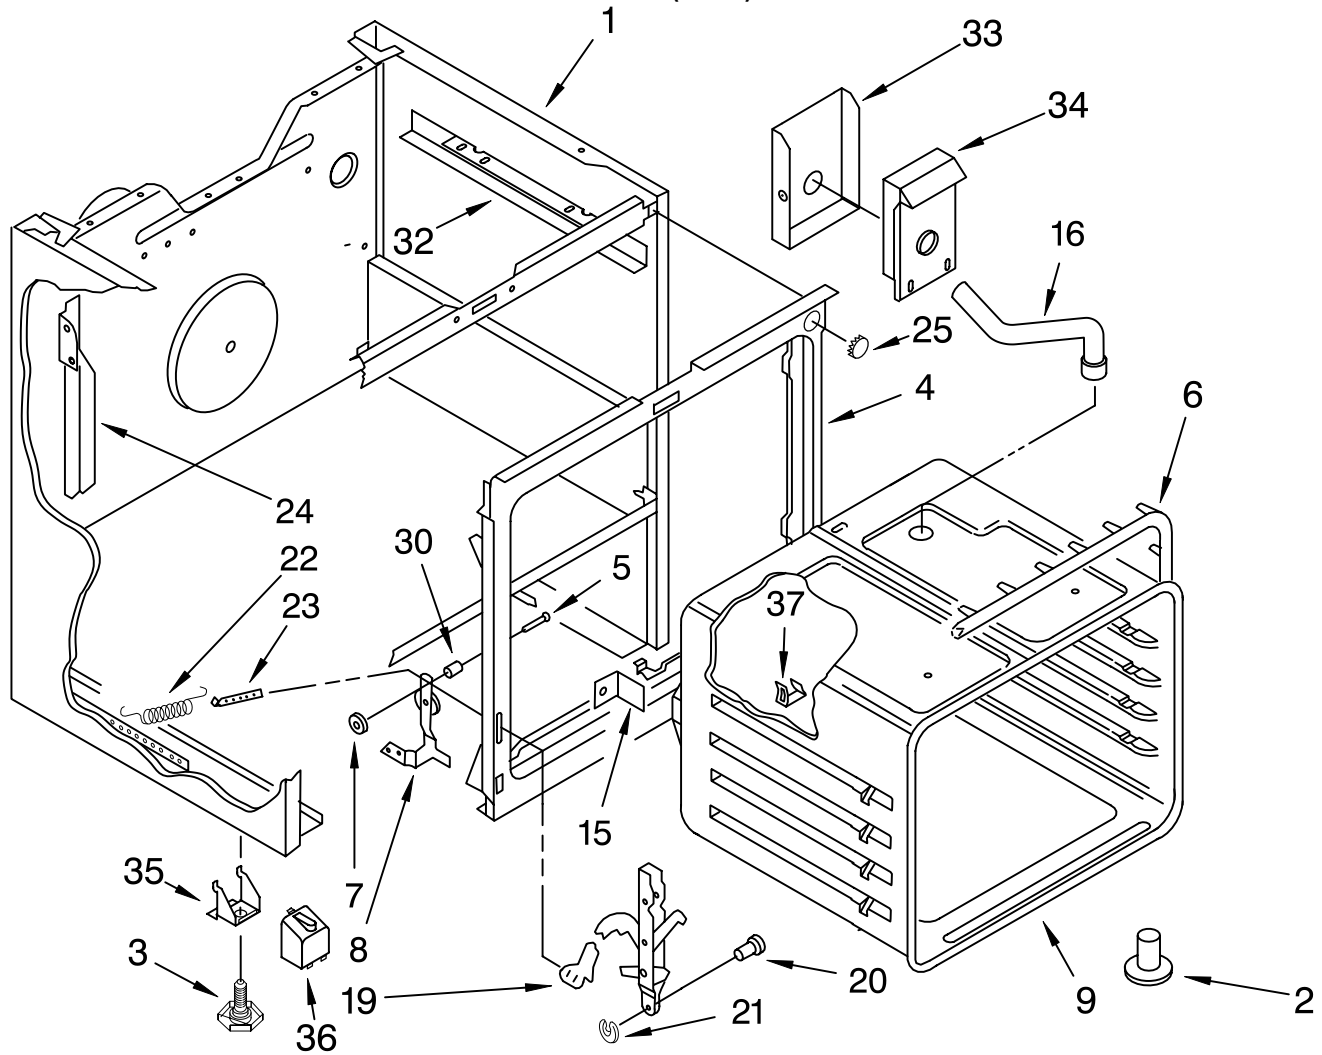

OVEN PARTS

For Model: RF356BXDW0
(White)

Illus. No.	Part No.	DESCRIPTION

NOTE: The screws and nuts required to attach a part are listed immediately following that part.

1	330086	Main Chassis
	690989	Screw, 10-32 x 1/2
2	3169109	Tube, Vent
	307748	Screw (8)
3	3169499	Leg Leveling (4)
4	3176718	Frame, Front
	311056	Screw (2)
	3150537	Screw (1)
5	307985	Pin, Hinge (2)
6	3169251	Seal, Door
7	308306	Pushnut (2)
8	3176710	Hinge, R.H.
	3176711	Hinge, L.H.
	343641	Screw, 10-16 x 1/2 (4)

Illus. No.	Part No.	DESCRIPTION

9	3176612	Oven (30" Pyro)
	311056	Screw (3)
15	311220	Bracket, Oven Mounting
	343641	Screw, 10-16 x 1/2 (4)
16	3169365	Vent, Tube (Extension)
	307748	Screw, 10A x 1/2 (2)
19	3176709	Channel, Arm (2)
20	307986	Hinge Pin (2)
21	307594	Ring, Retainer (2)
22	308127	Spring, Oven Door (2)
23	308125	Anchor, Spring (2)
24	313196	Support, L.H. Post
	313197	Support, R.H. Post
	343641	Screw, 10-16 x 1/2 (4)

Illus. No.	Part No.	DESCRIPTION

25	308535	Plug, Button
30	309111	Snubber, Door (2)
32	3147646	Support, Chassis
	309112	Screw (4)
33	3149006	Shield, Box
	98520	Screw (3)
34	3169278	Vent, Box
	313349	Screw (2)
35	3169418	Support, Foot (2)
	343641	Screw (2)
36	3169448	Cover, Foot (2)
37	313382	Clip, Therm. Bulb

Following Parts Not Illustrated

3169093	Insulation, Wrapper
3169094	Insulation, Oven Back

FOR ORDERING INFORMATION REFER TO PARTS PRICE LIST